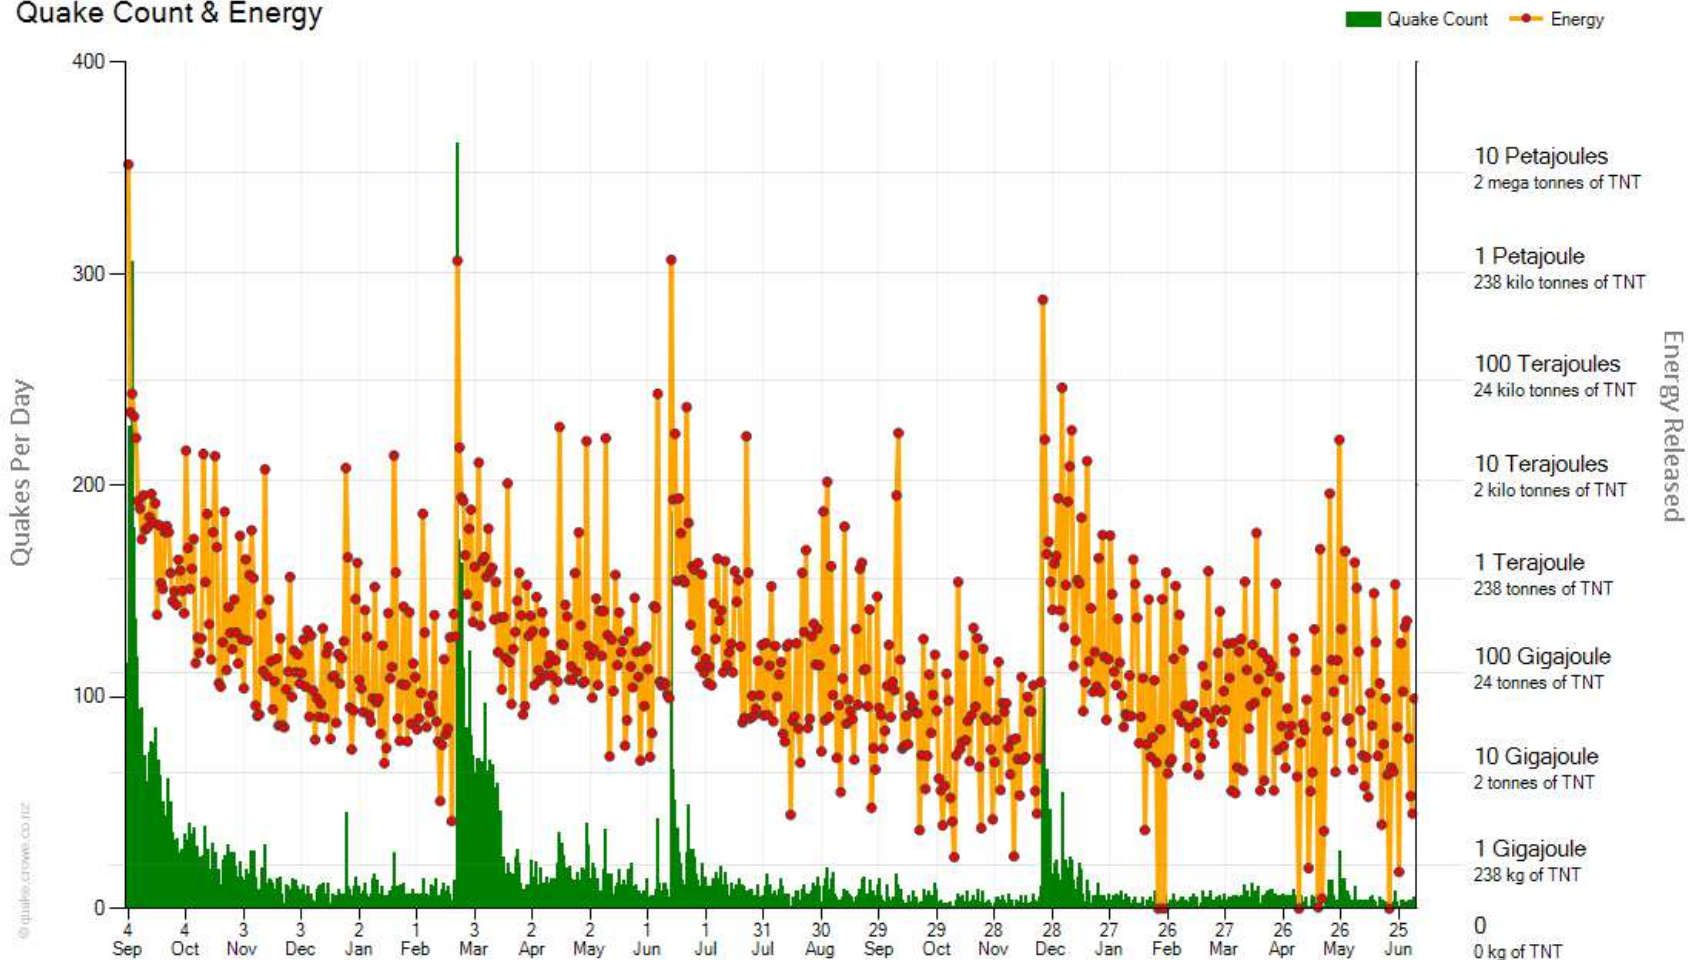

OzFlux / (KiwiFlux) Workshop 2012

Welcome - John Hunt, *Landcare Research, Lincoln*

Workshop outline – Helen Cleugh, *CSIRO*

Canterbury Earthquake Sequence

Quake Count & Energy

Earthquake centre moving east

Quake Swarms for 24 Hours after each event - Mag 4 and above - Sept 4, Feb 22, Jun 13, Dec 23